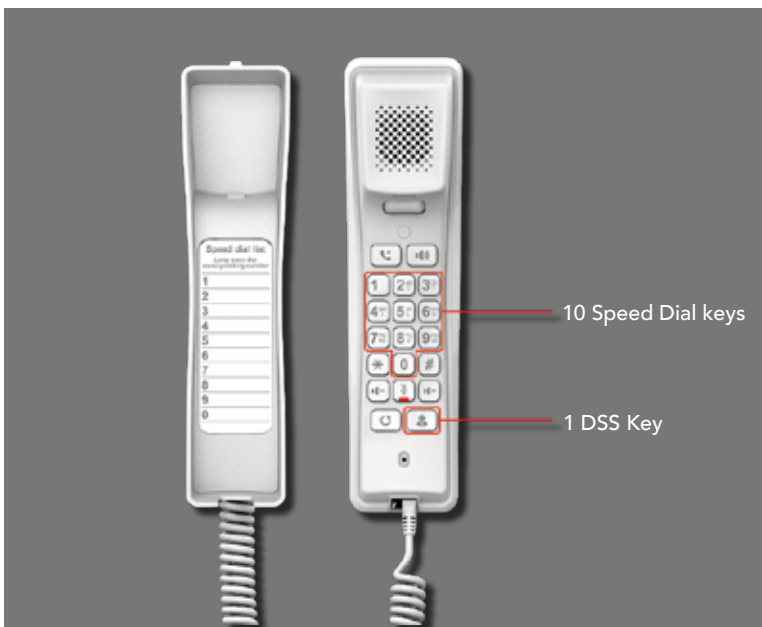

Customizable Keys, One-click Communication

10 speed dial keys to customize different services:

- 1 programmable DSS keys for different functions, such as, to achieve the remote access control.
- Speed dial list.

10 Speed
Dial Keys

1 DSS Key